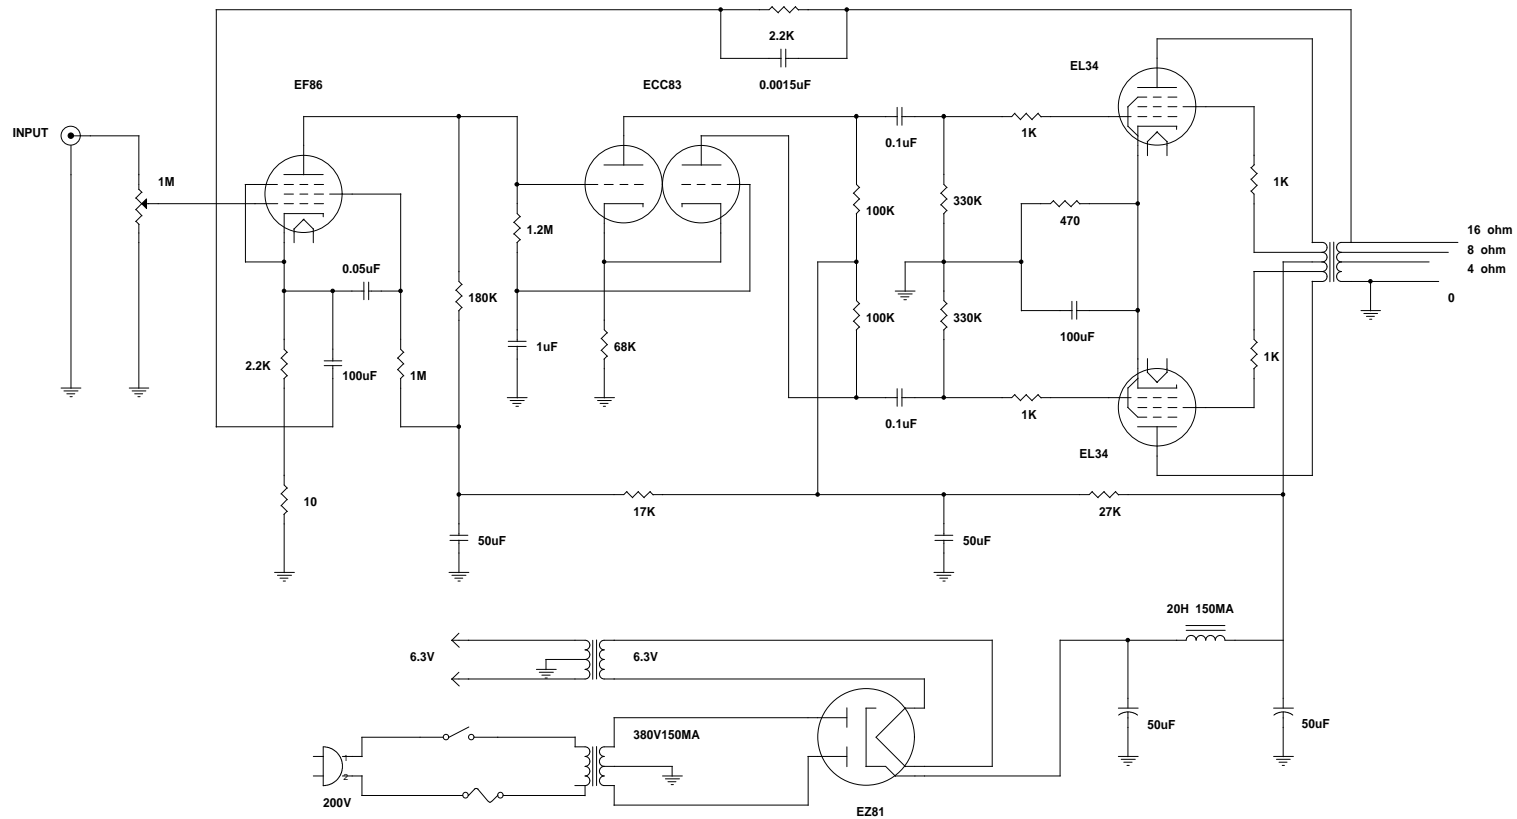

ULTRALINER EL34 PUSH-PULL POWER AMPLIFIER

Title		(Title)
Size	Document Number	Rev
C	(Doc)	(Rev Code)
Date	Sunday, August 15, 1992	Sheet 1 of 1