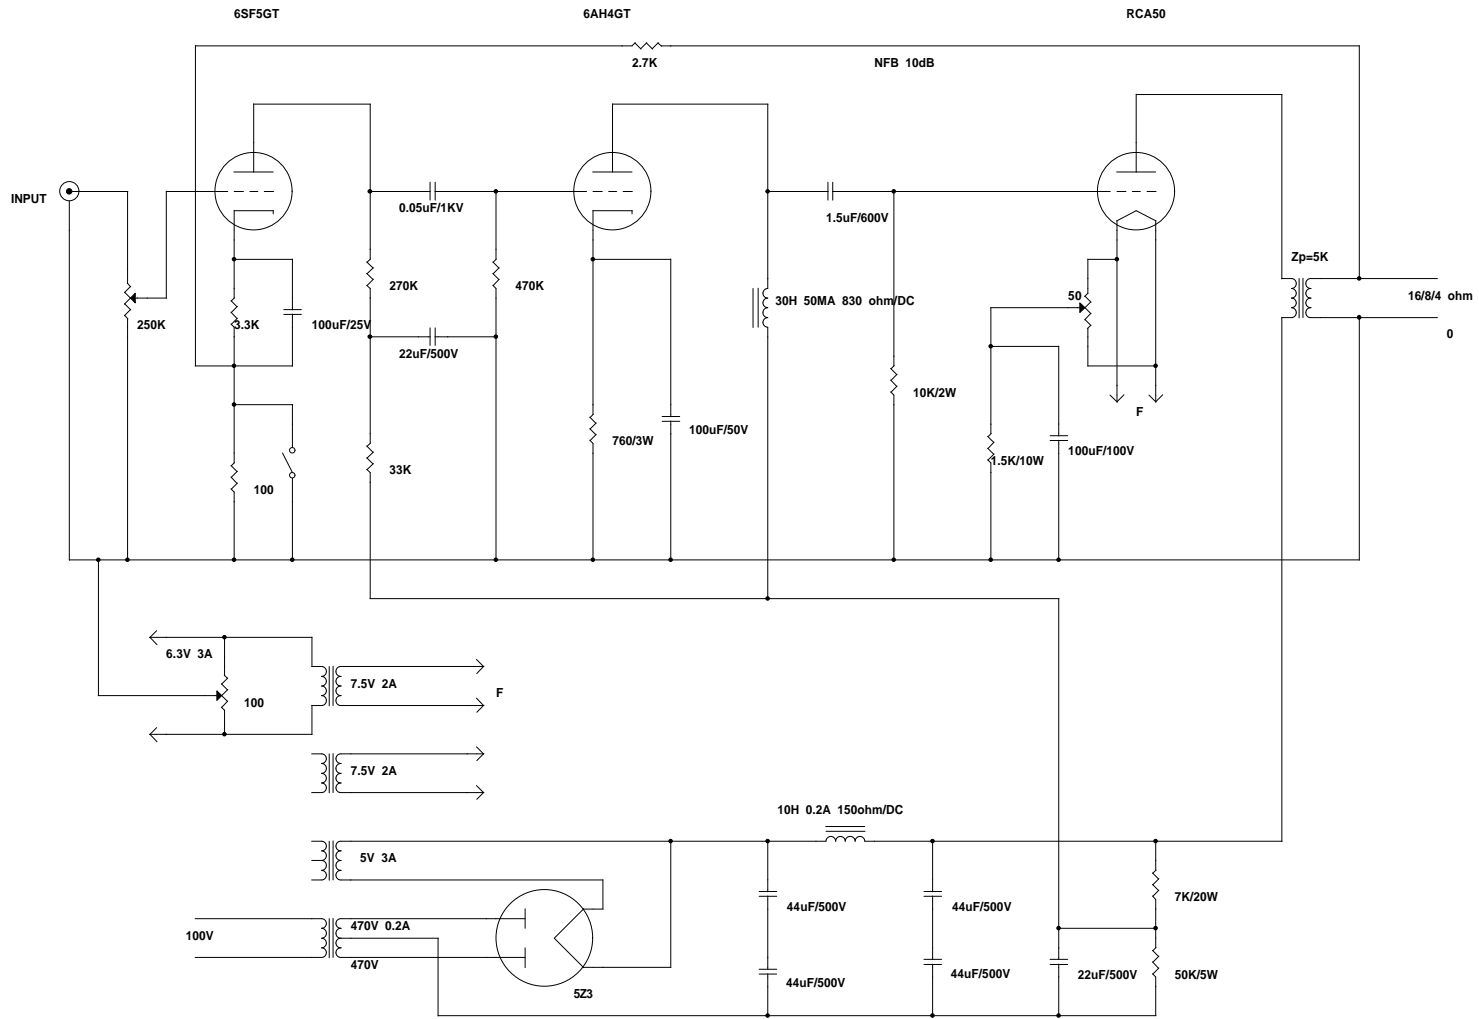

# RCA50 SINGLE-END POWER AMPLIFIER

DIYZONE		
Title (Title)		
Size (Doc)	Document Number	Rev (Rev Code)
C		
Date: Tuesday, August 17, 1999 Sheet 1 of 1		