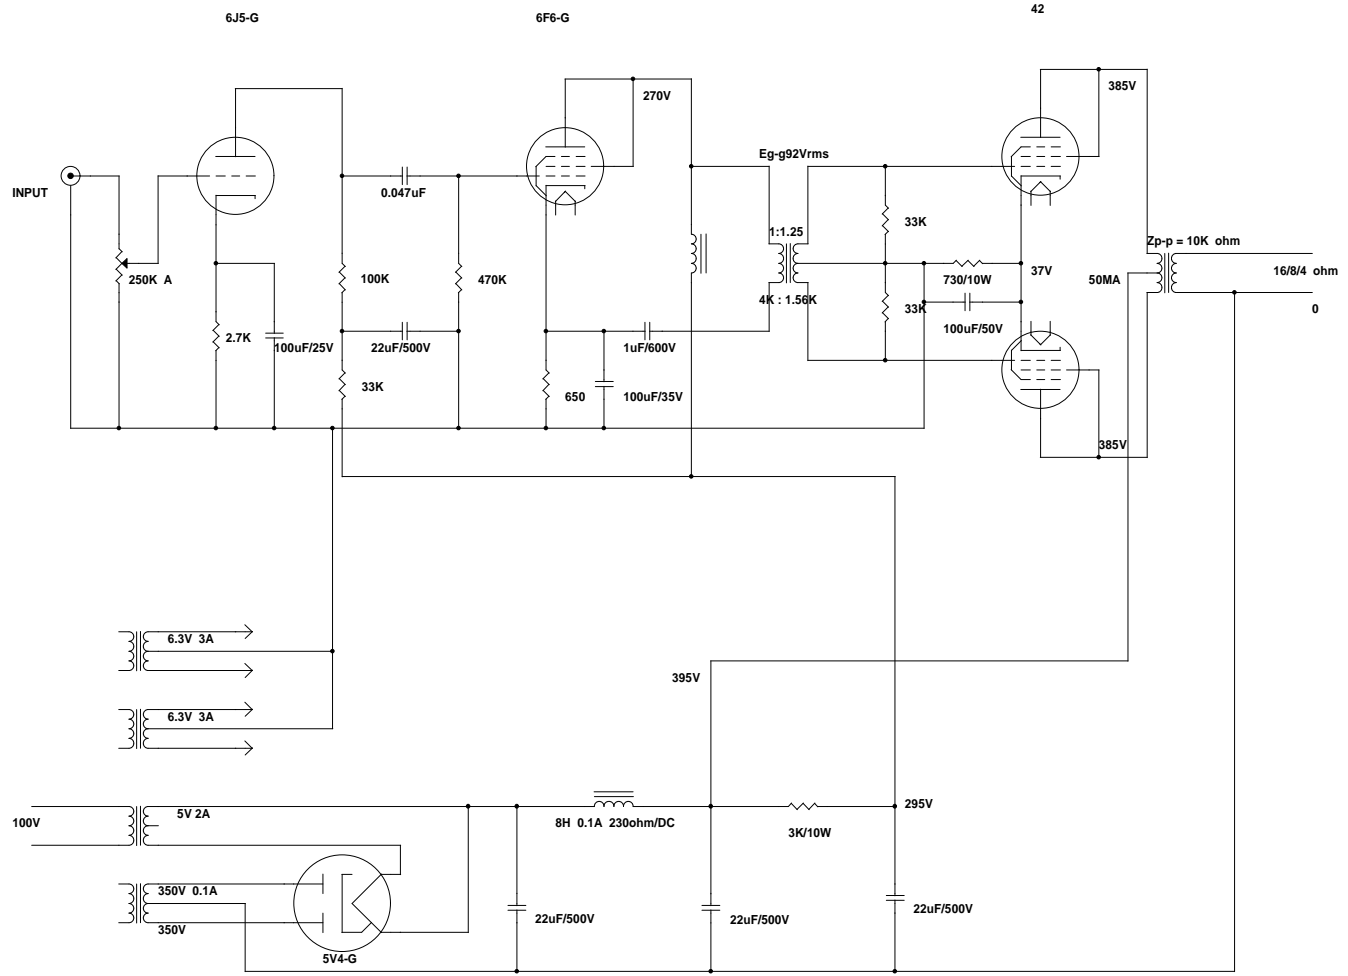

RCA-42 PUSH-PULL 10W POWER AMPLIFIER

DIYZONE		
Title (Title)		
Size C	Document Number (Doc)	Rev (Rev Code)
Date: Tuesday, August 17, 1992	Sheet: 1	of: 1