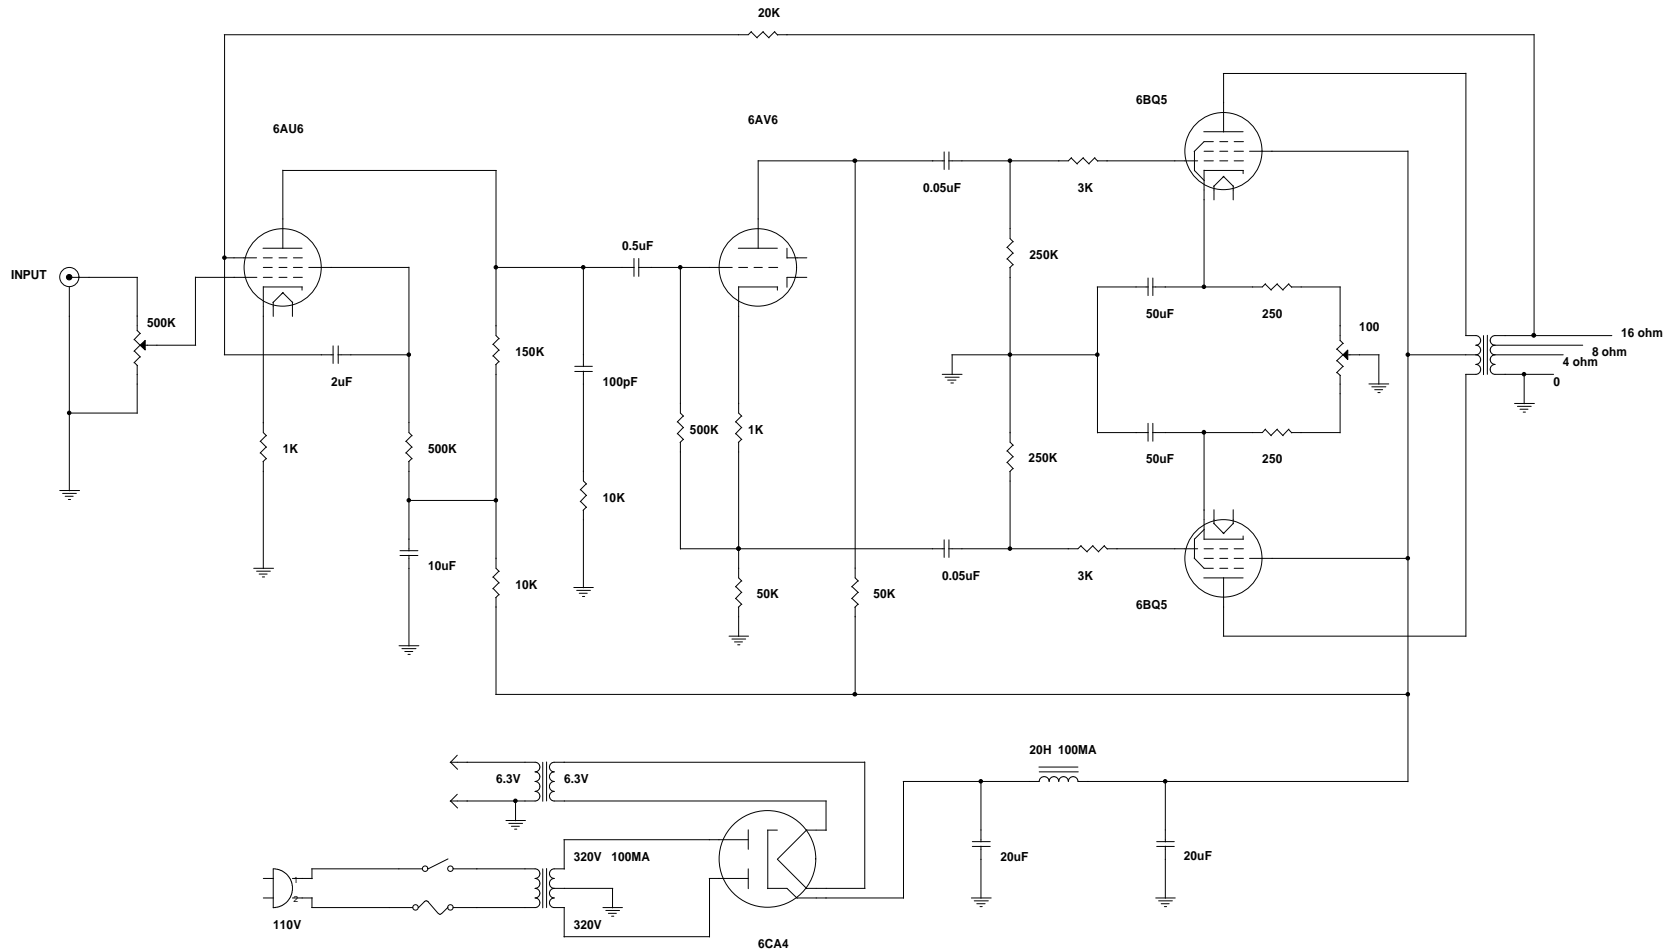

PUSH-PULL 6BQ5 POWER AMPLIFIER

Title		(Title)
Size	Document Number	Rev
C	(Doc)	(Rev Code)
Date	Sunday, August 15, 1999	Sheet 1 of 1