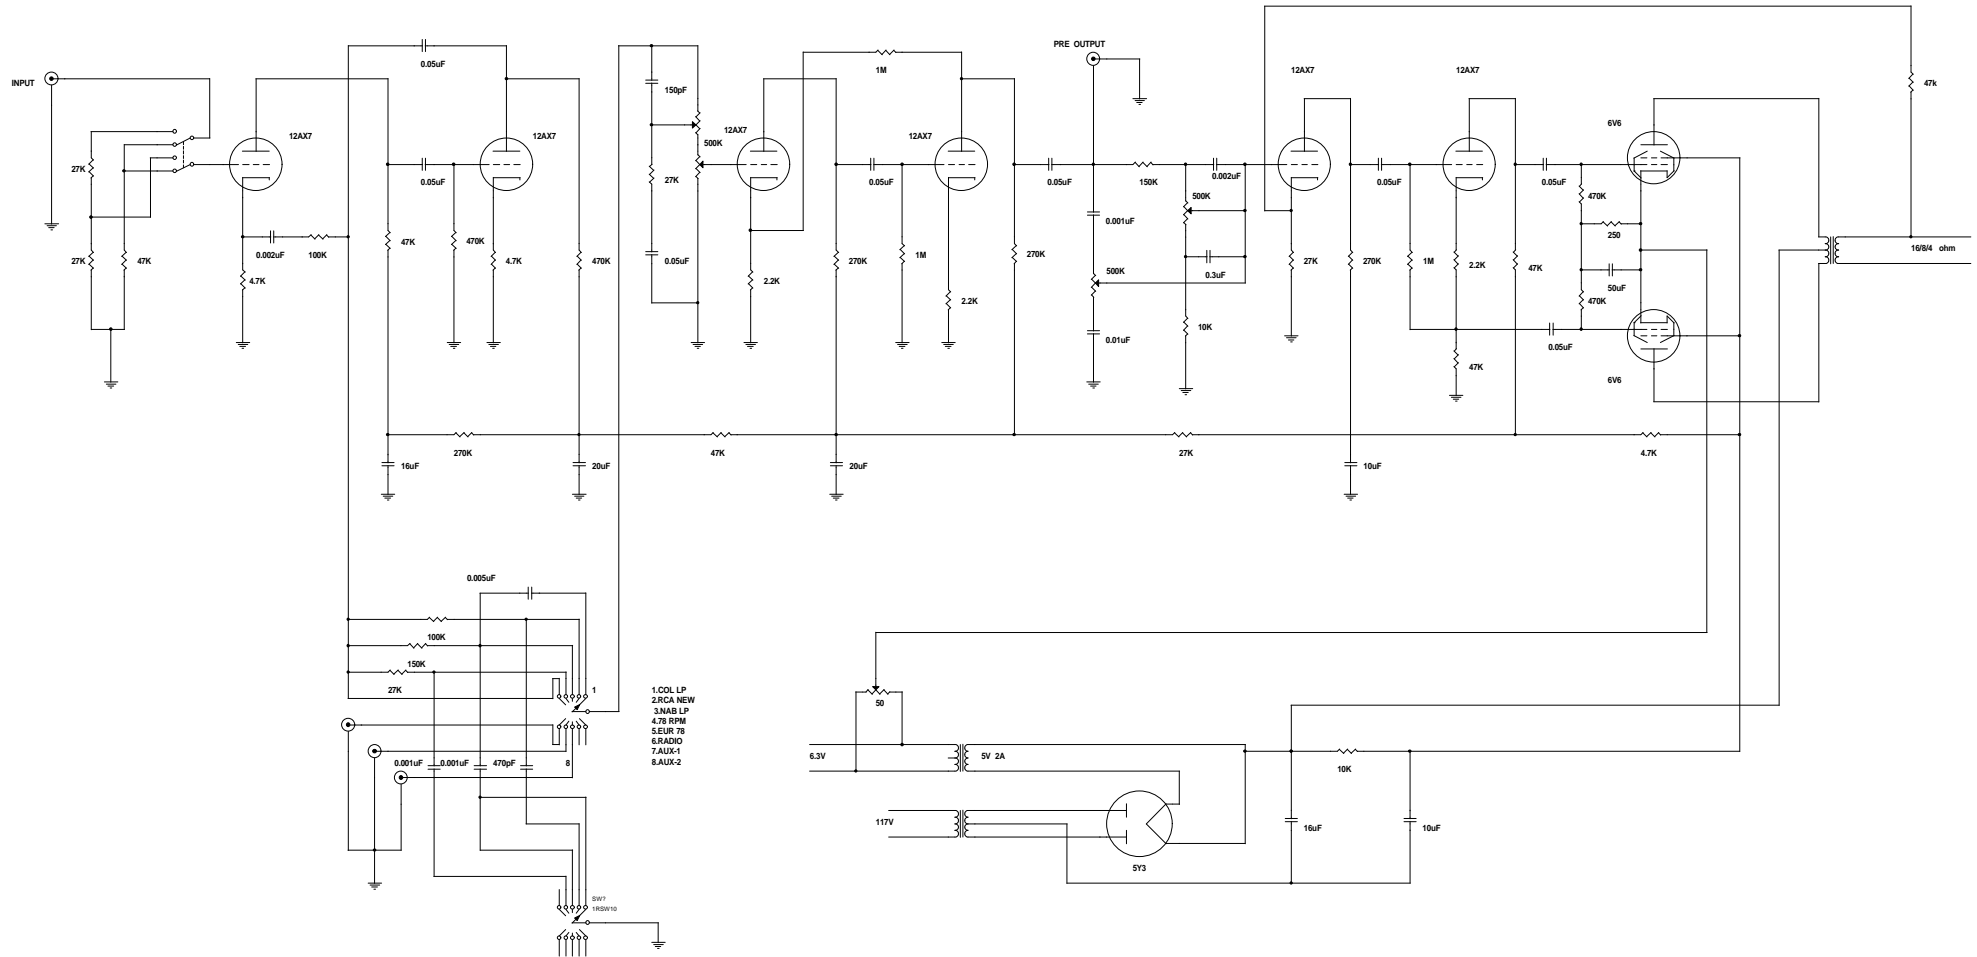

# MASCO-TEN 10W 6V6 PUSH-PULL INTEAMPLIFIER

DRIZZONE	
File	(File)
Doc	Document Number
D	Doc
Rev	Rev
1	1