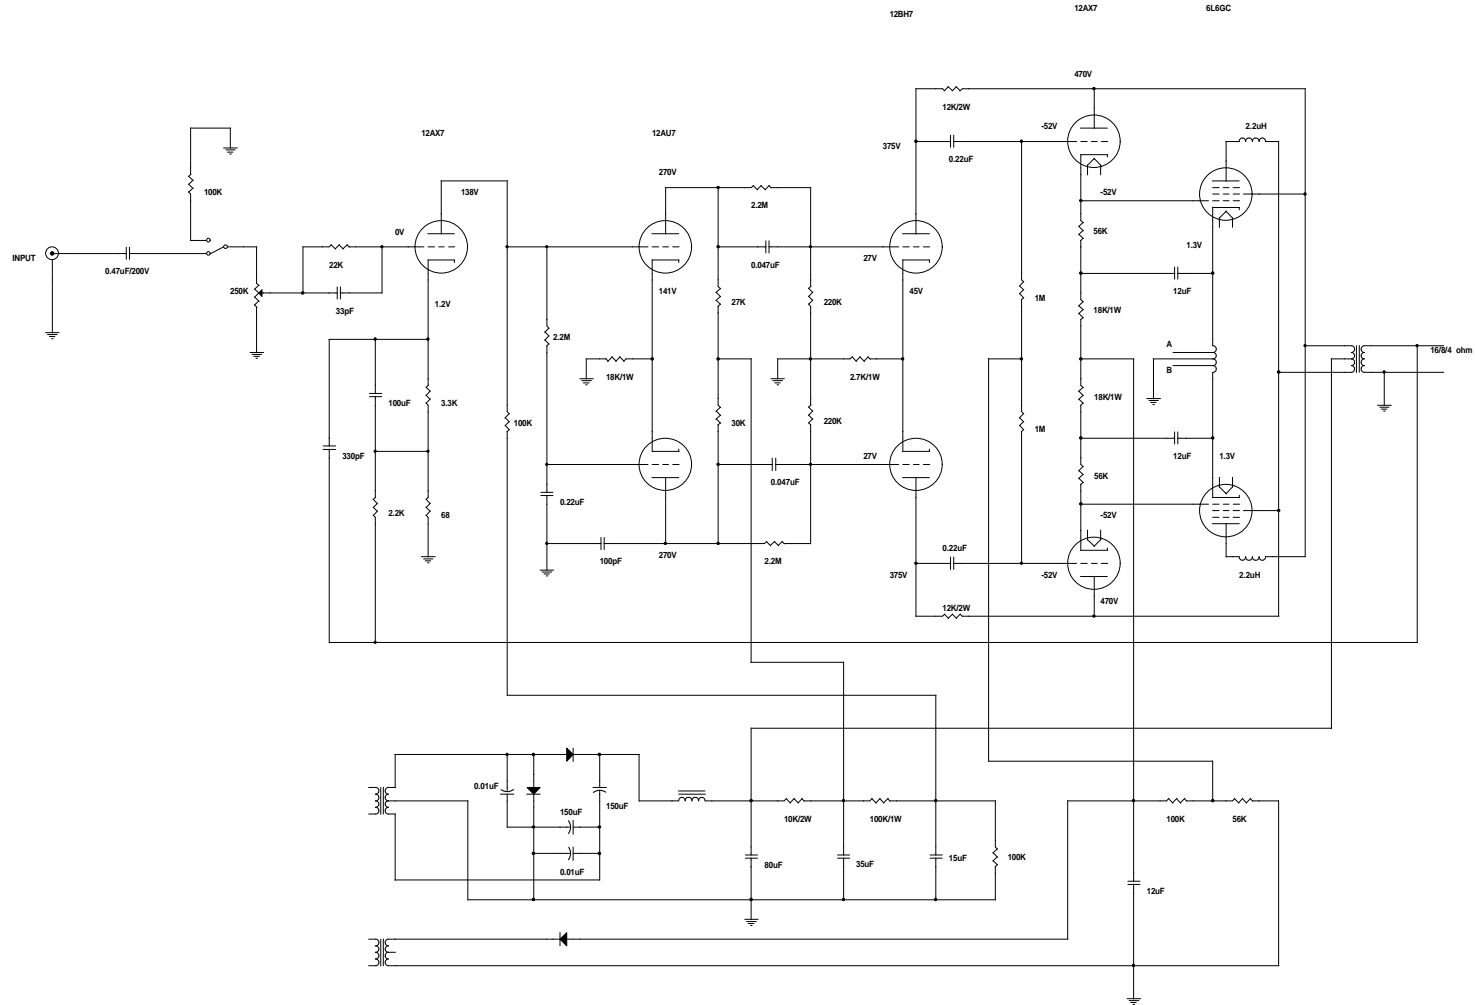

MCINTOSH MC-40 40W 6L6-GC PUSH-PULL POWER AMPLIFIER

DIZZONE	
File	(Title)
Job	Document Number
D	(Date)
Rev	1
Date	Thursday, October 24, 1996
Page	1 of 1