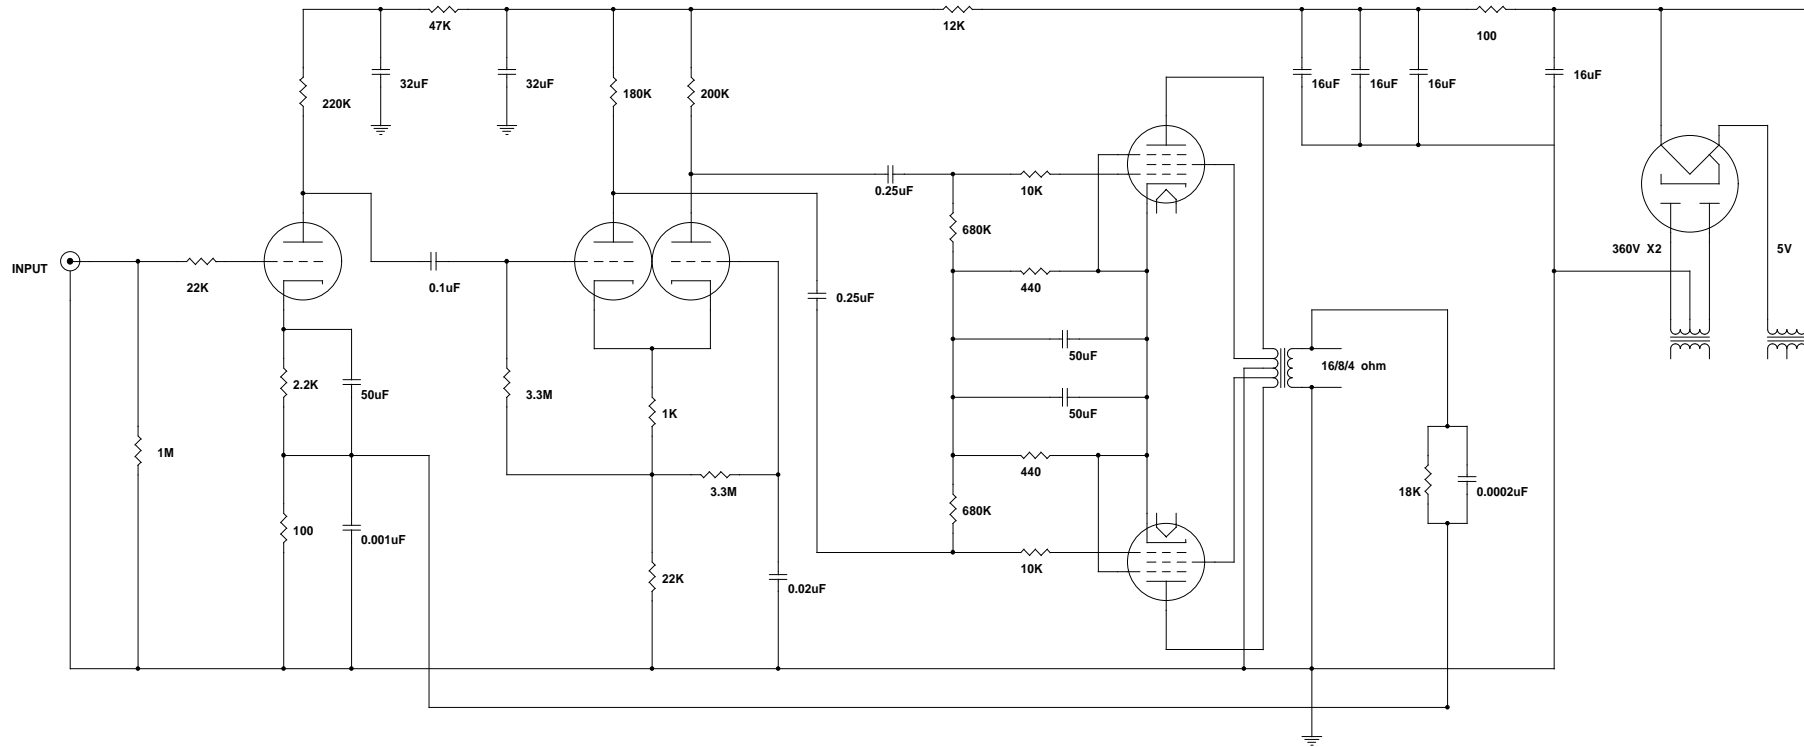

LEAK STEREO50 25W EL-34 PUSH-PULL POWER AMPLIFIER

ECC83/8339/12AX7

ECC83/8339/12AX7

EL-34/KT66/5881

6Z34/5AR4

DIYZONE			
Title (Title)			
Size C	Document Number (Doc)	Rev (Rev Code)	
Date: Thursday, August 19, 1999	Sheet: 1	of	1