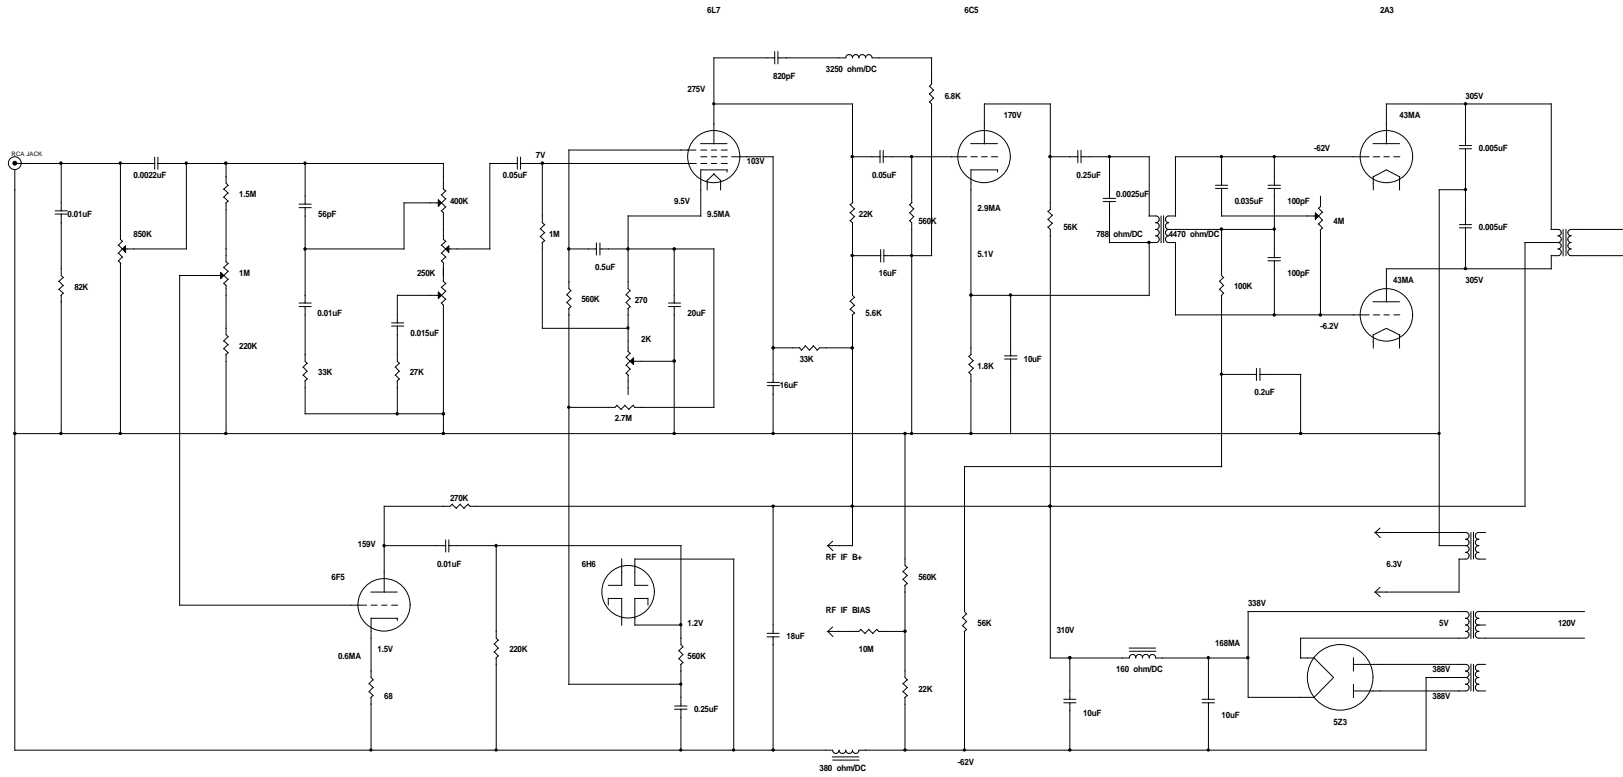

EQ 12W 2A3 PUSH-PULL POWER AMPLIFIER

DRIZONE	
File	(Title)
Proj	Document Number
Rev	Date
Author	Version
Checked	By
Approved	Date