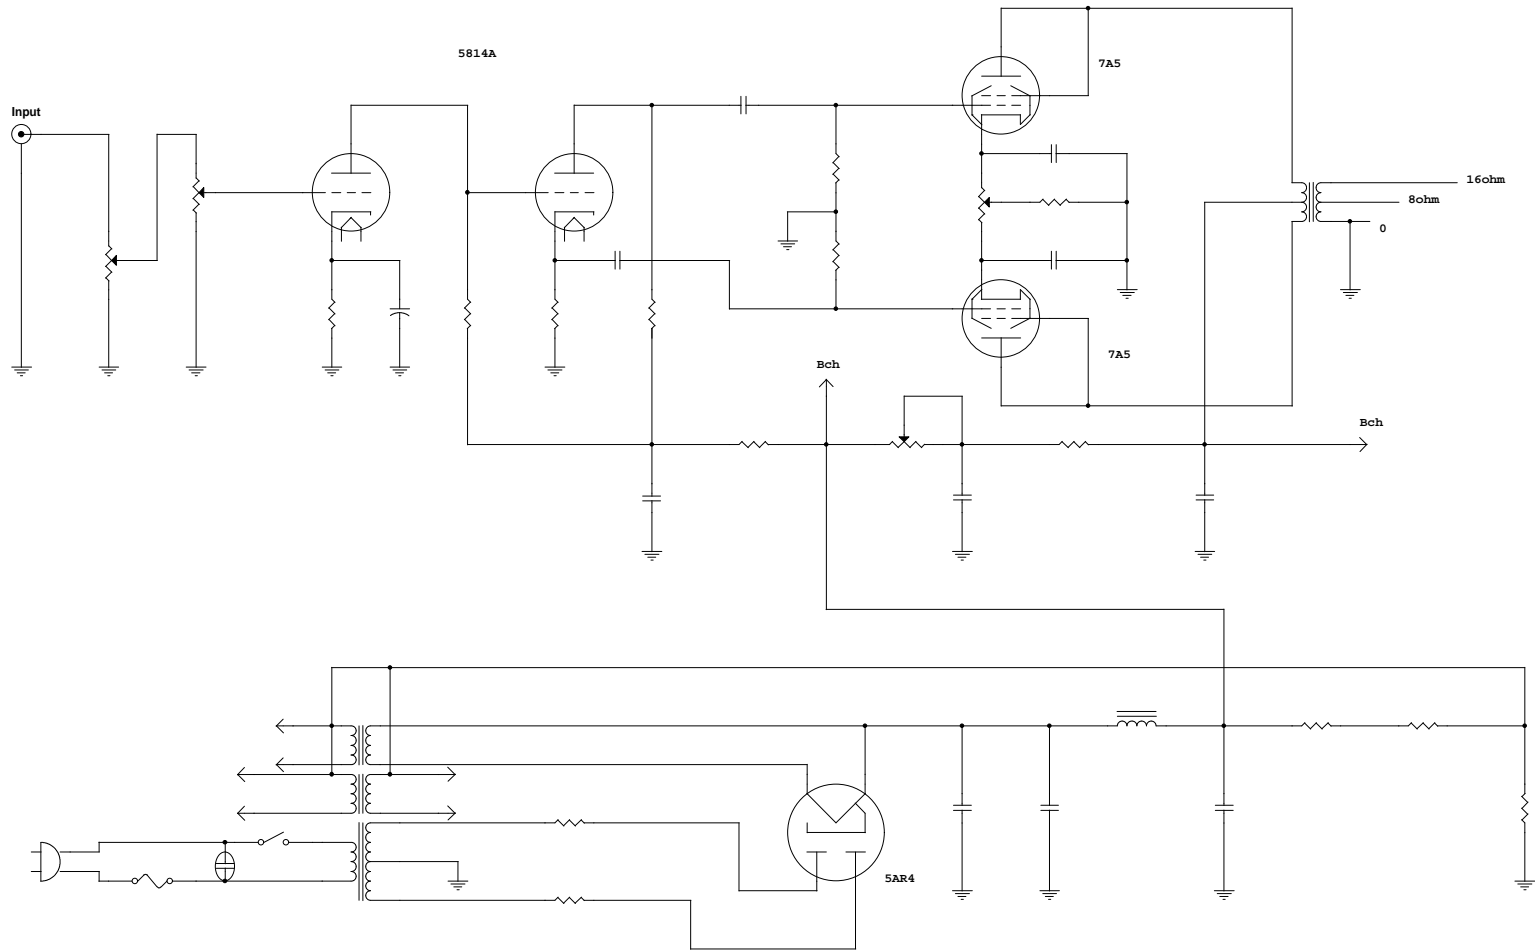

7A5 Push Pull Power Amplifier

File		(Title)
Size	Document Number	Rev
C	(Doc)	(Rev Code)
Date	Thursday, August 12, 1990	Sheet 1 of 1