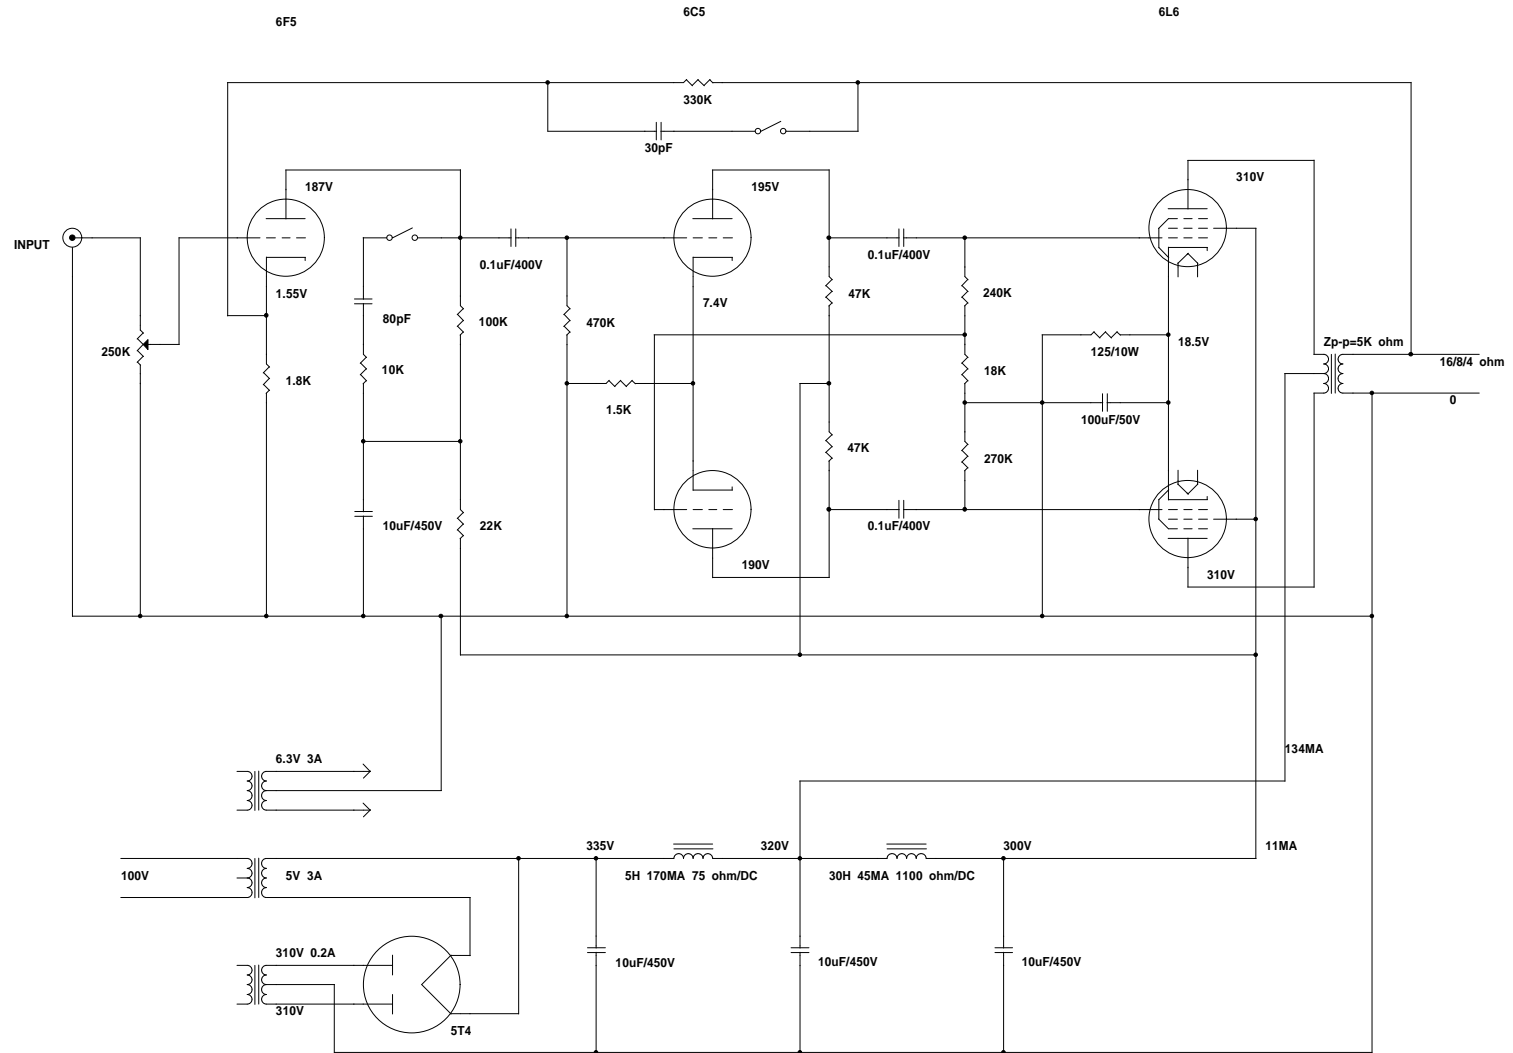

6L6 PUSH-PULL POWER AMPLIFIER

DIYZONE		
Title (Title)		
Size C	Document Number (Doc)	Rev (Rev Code)
Date: Tuesday, August 17, 1999	Sheet: 1	of: 1