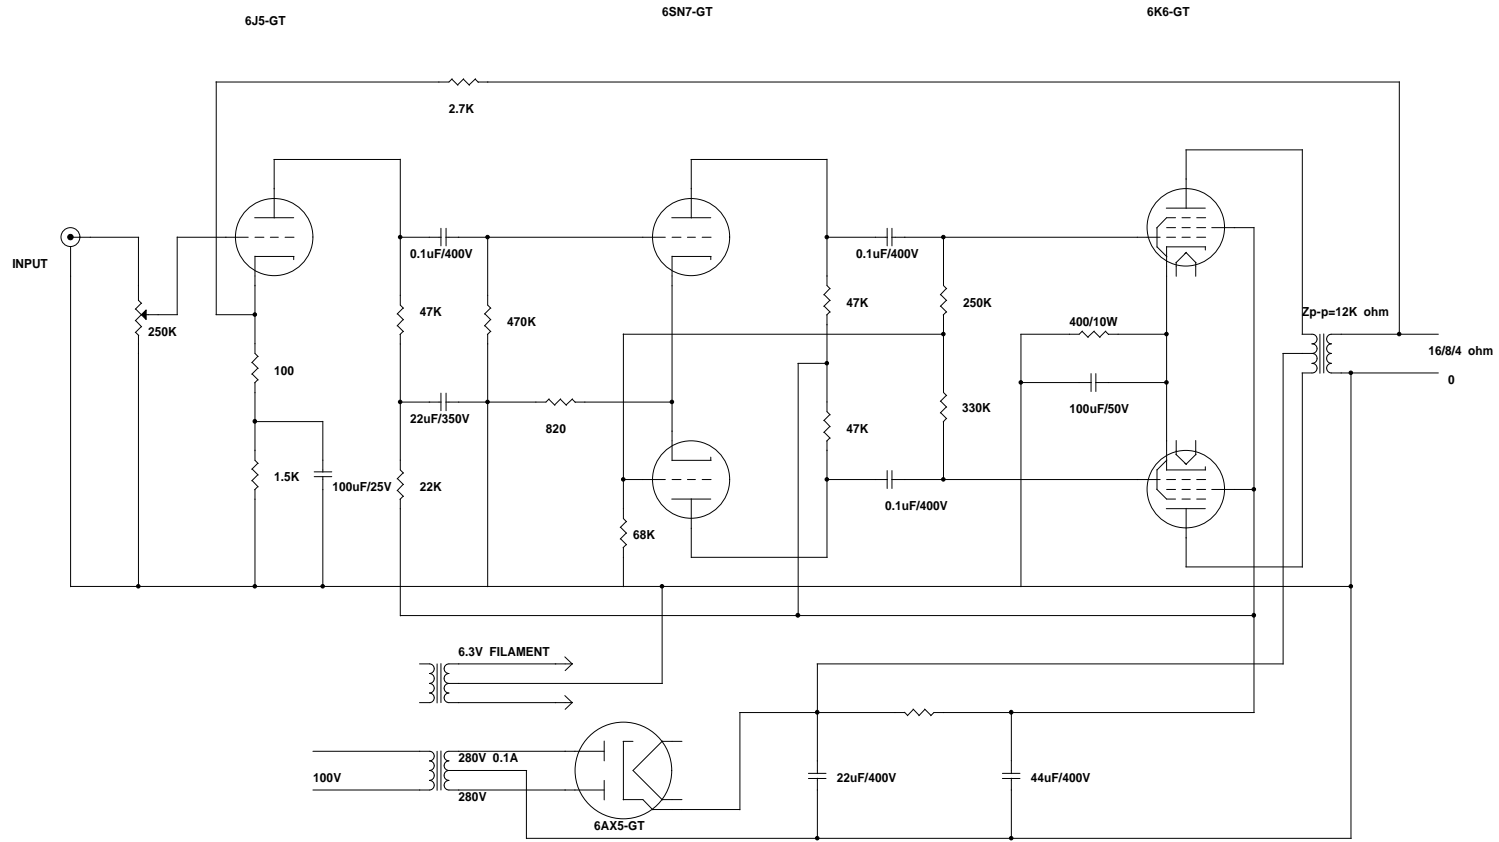

# 6K6-GT PUSH-PULL POWER AMPLIFIER

|         |                          |
|---------|--------------------------|
| DIYZONE |                          |
| File    | (Title)                  |
| Size    | Document Number          |
| C       | (Doc)                    |
| Date    | Tuesday, August 17, 1999 |
| Sheet   | 1 of 1                   |
| Rev     | (Rev Code)               |