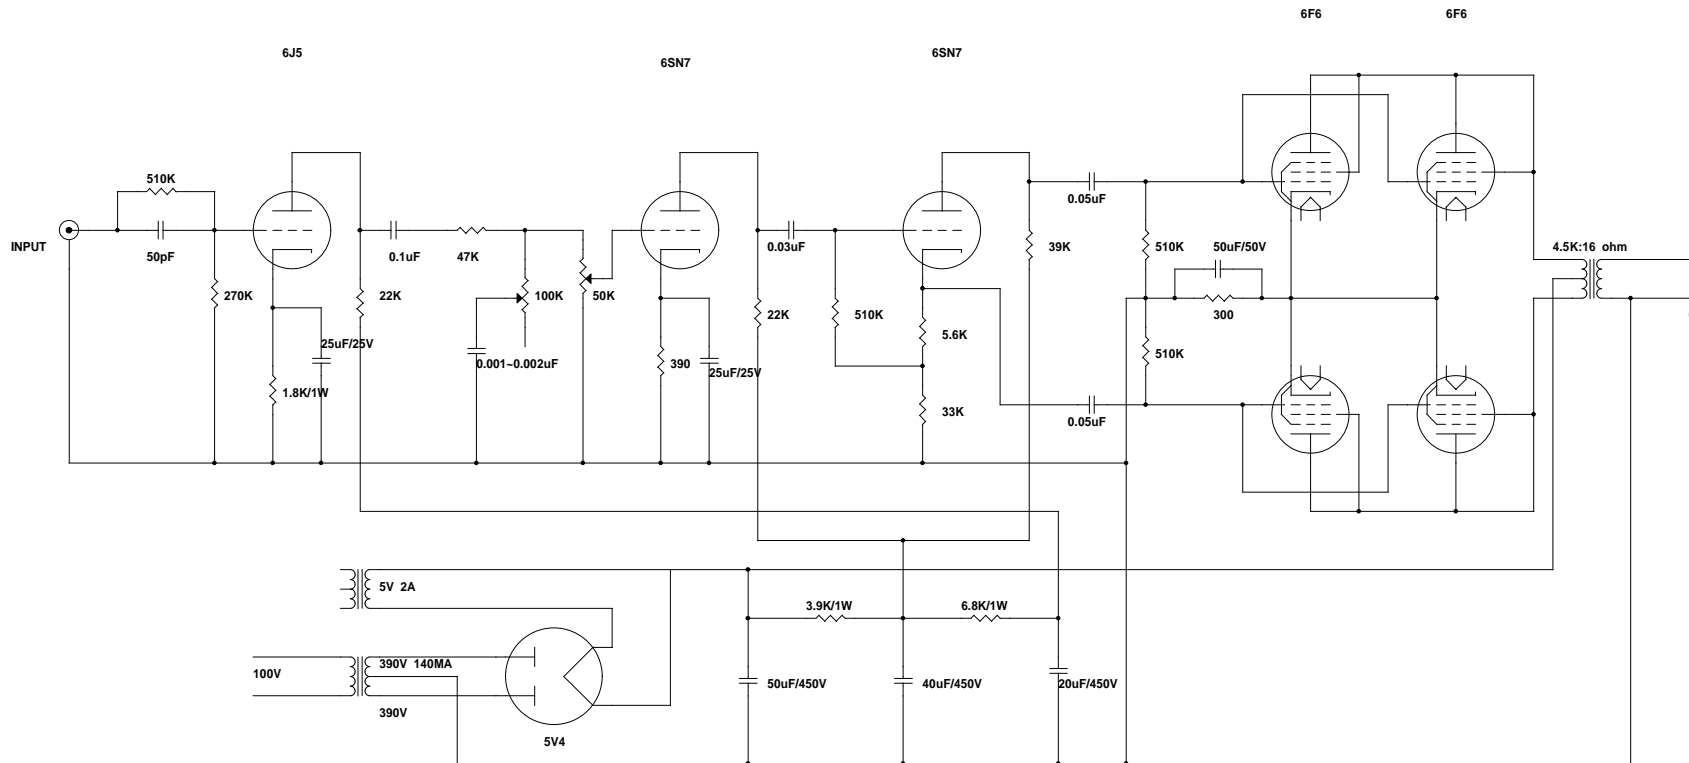

6F6 PARALLEL PUSH-PULL POWER AMPLIFIER

DIYZONE		
Title (Title)		
Size C	Document Number (Doc)	Rev (Rev Code)
Date: Tuesday, August 17, 1999	Sheet: 1 of 1	