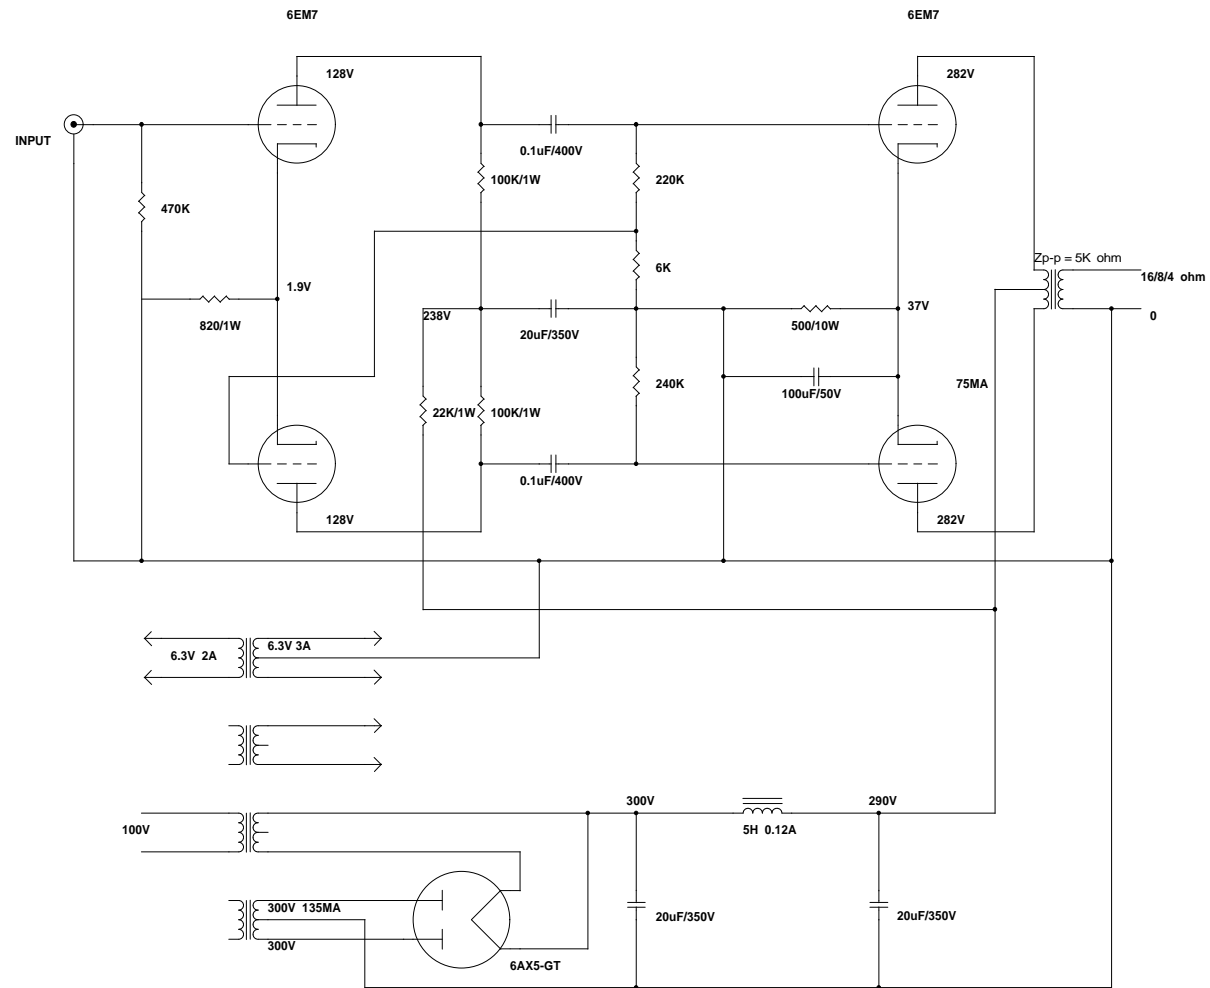

RCA-6EM7/6EA7 PUSH-PULL POWER AMPLIFIER

DIYZONE			
Title (Title)			
Size C	Document Number (Doc)	Rev (Rev Code)	
Date: Tuesday, August 17, 1999	Sheet: 1	of: 1	