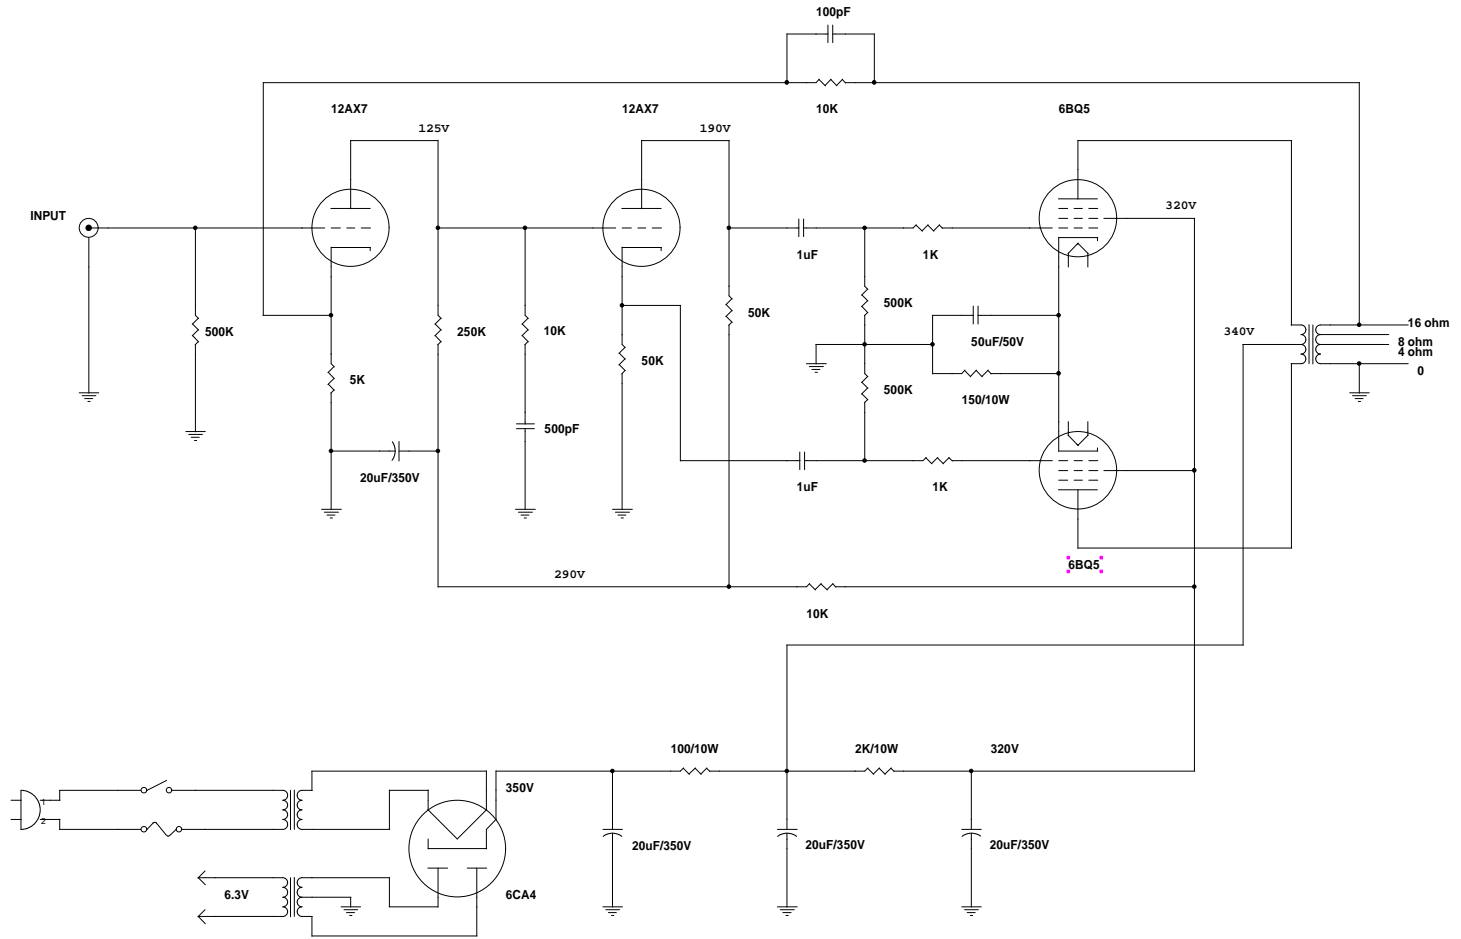

15W 6BQ5 PUSH-PULL POWER AMPLIFIER

Title		(Title)
Size	Document Number	Rev
C	(Doc)	(Rev Code)
Date	Sunday, August 15, 1992	Sheet 1 of 1