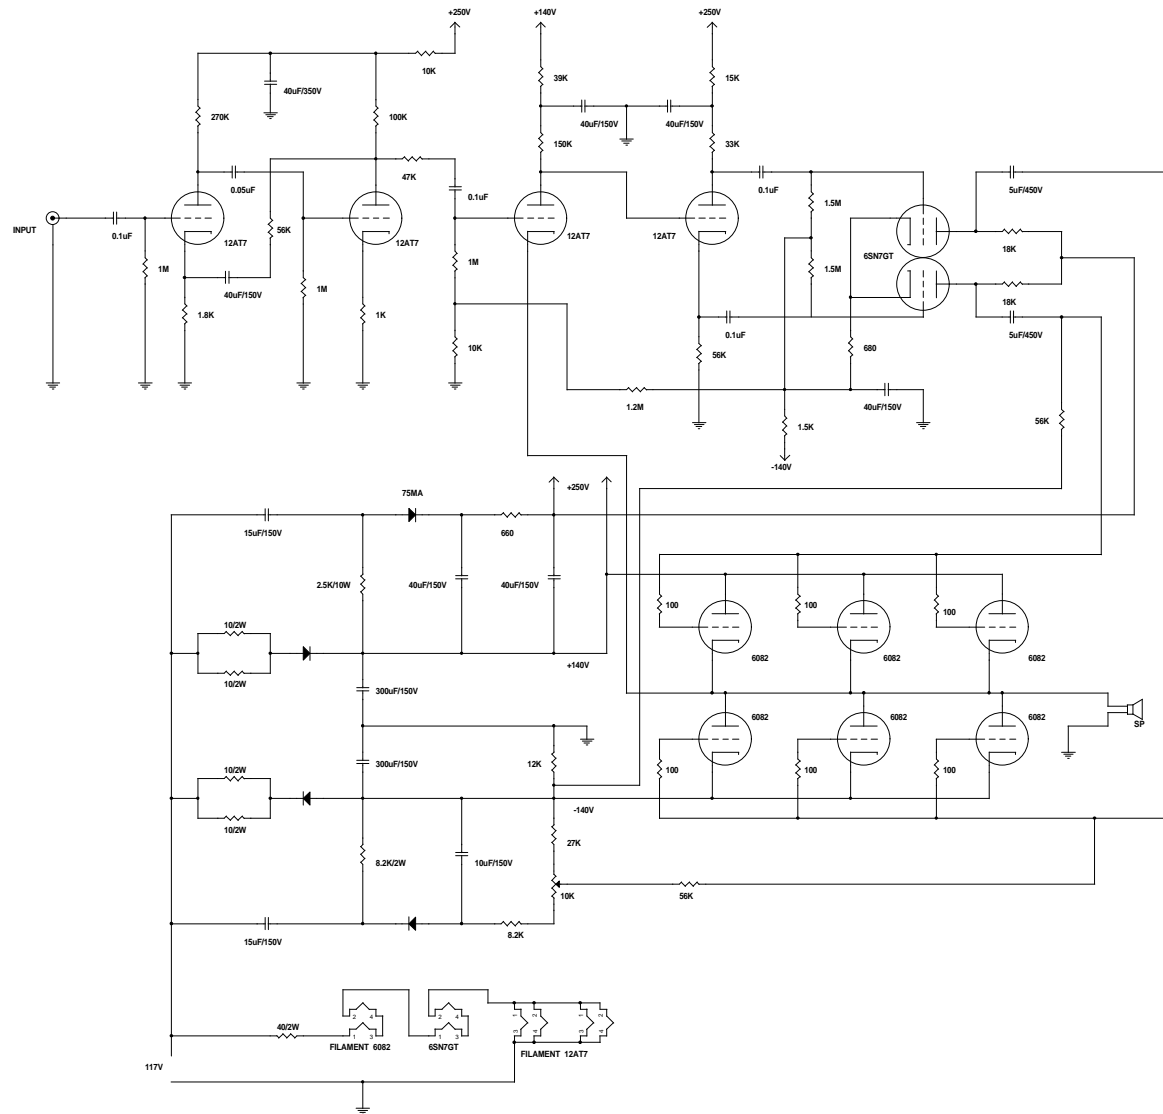

# 6082 POWER AMPLIFIER OUTPUT TRANSFORMERLESS

DRIZONE	
File	(Title)
Proj	Document Number
Doc	Doc
Rev	Version / Date / Rev