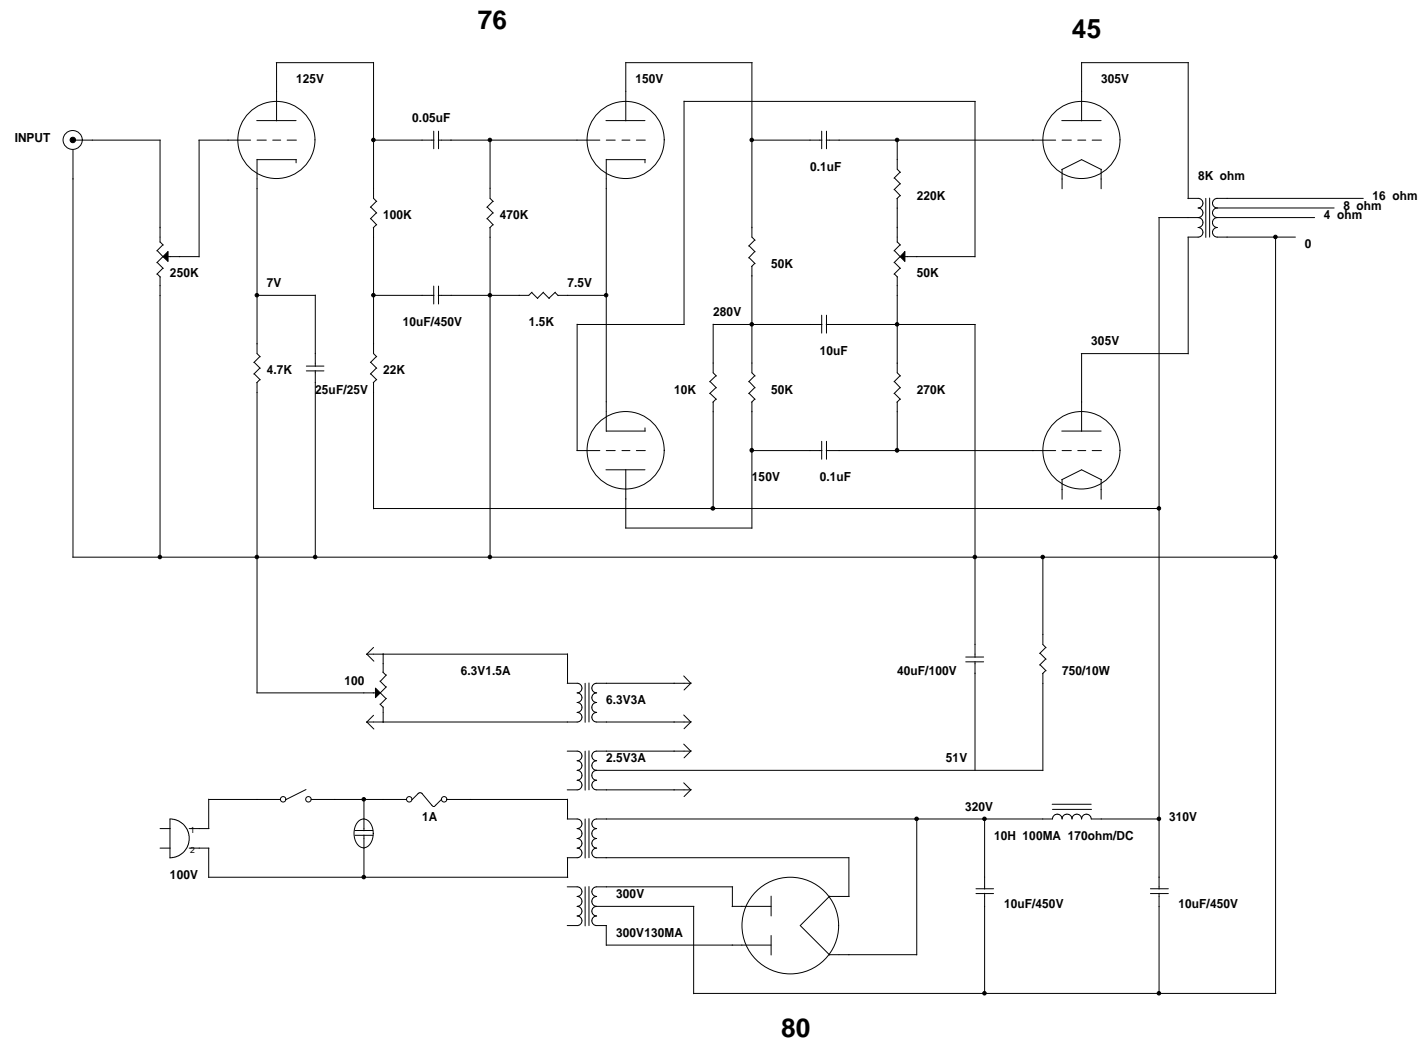

45 PUSH-PULL POWER AMPLIFER

Title		(Title)	
Size	Document Number	Rev	
C	(Doc)	(Rev Code)	
Date	Sunday, August 15, 1992	Sheet	1 of 1