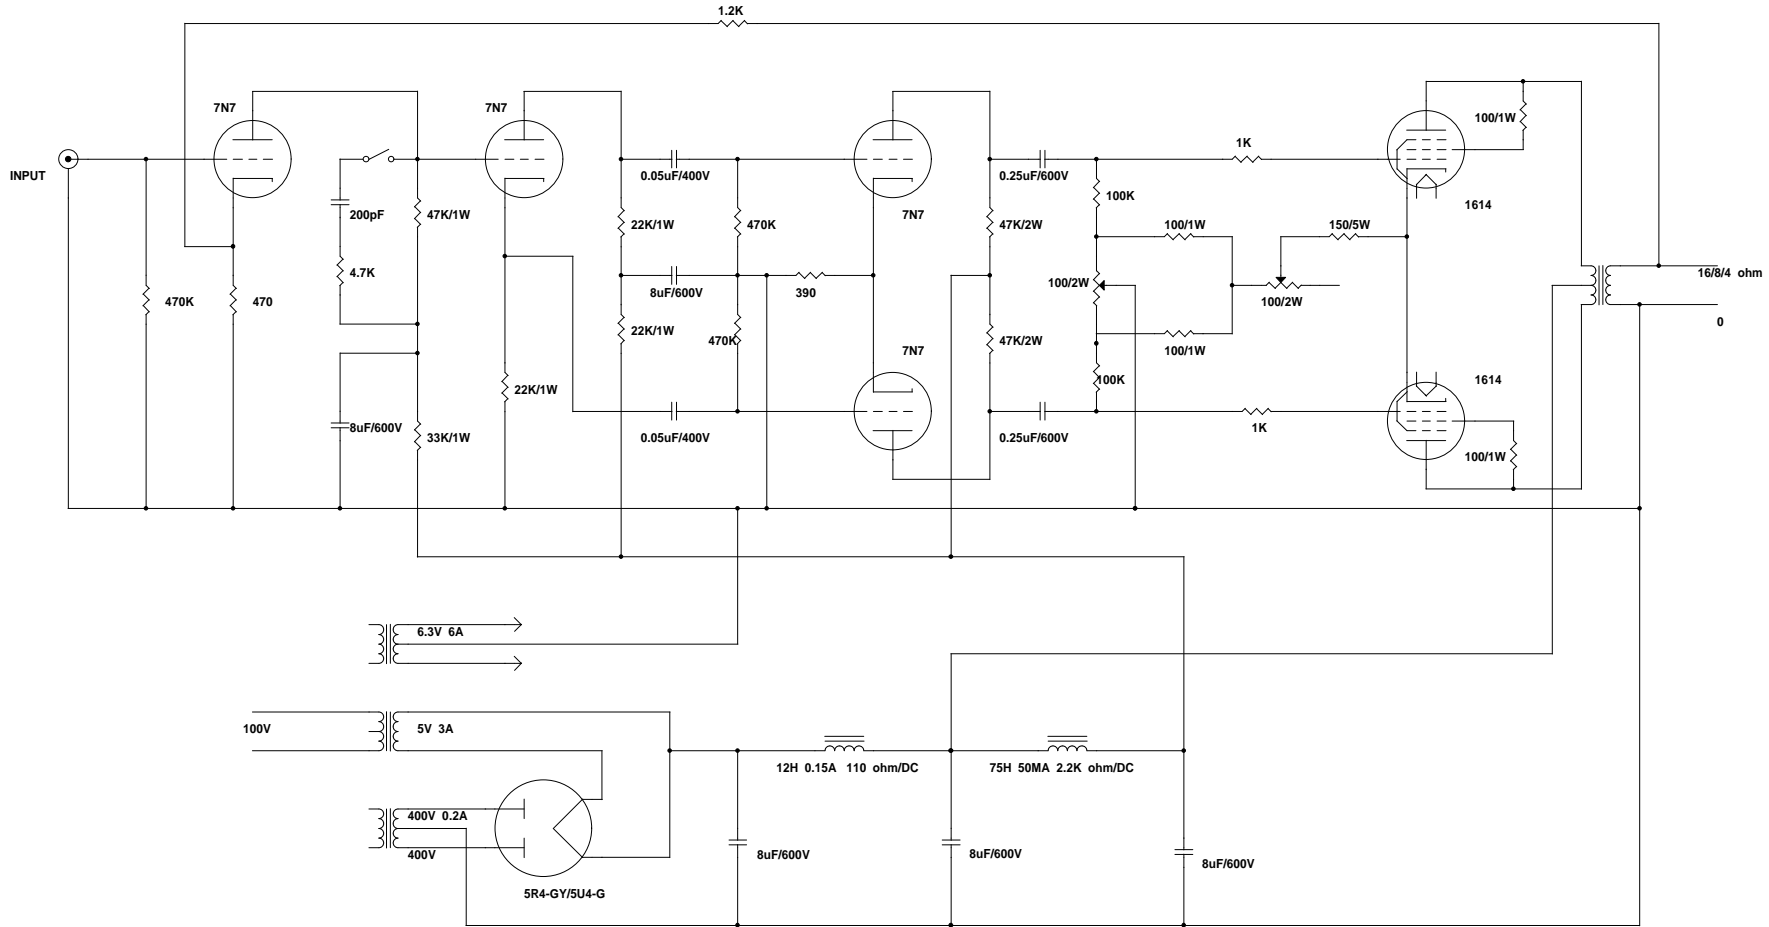

1614 PUSH-PULL POWER AMPLIFIER

DIYZONE		
File (Title)		
Size	Document Number	Rev
C	(Doc)	(Rev Code)
Date	Tuesday, August 17, 1999	Sheet 1 of 1